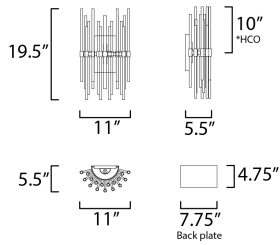

PRODUCT DESCRIPTION

The composition of Clear glass rods are elegantly supported by thin radial arms of staggered lengths to create an iridescent motif that is truly Divine. Finished in Polished Nickel or Heritage Brass, the simplicity of this design delivers a crisp lighting fixture that works in a multitude of interior aesthetics from contemporary to traditional.

MEASUREMENTS

DIMENSION : 11" W x 19.5" H x 5.5" Ext
MAX OAH : 4.75" W x 7.75" H
HANGING WEIGHT : 5.94 lb

LAMPING

INPUT VOLTAGE : 120V
BULB : 2 x 60W Incandescent E12 Candelabra , 120W Total
BULB INCLUDED : (Not Included)
DIMMABLE : Y

FINISHES OPTION

- Heritage
- Polished Nickel

GLASS

Clear CL

MATERIAL

Steel, Glass

RATINGS

cETLus
Damp Location

ADDITIONAL

INSTALL UP/DOWN: Up
OPERATING TEMPERATURE:
-20°C (-4°F), 40°C (104°F)

Always consult a qualified electrician before installing any lighting product.